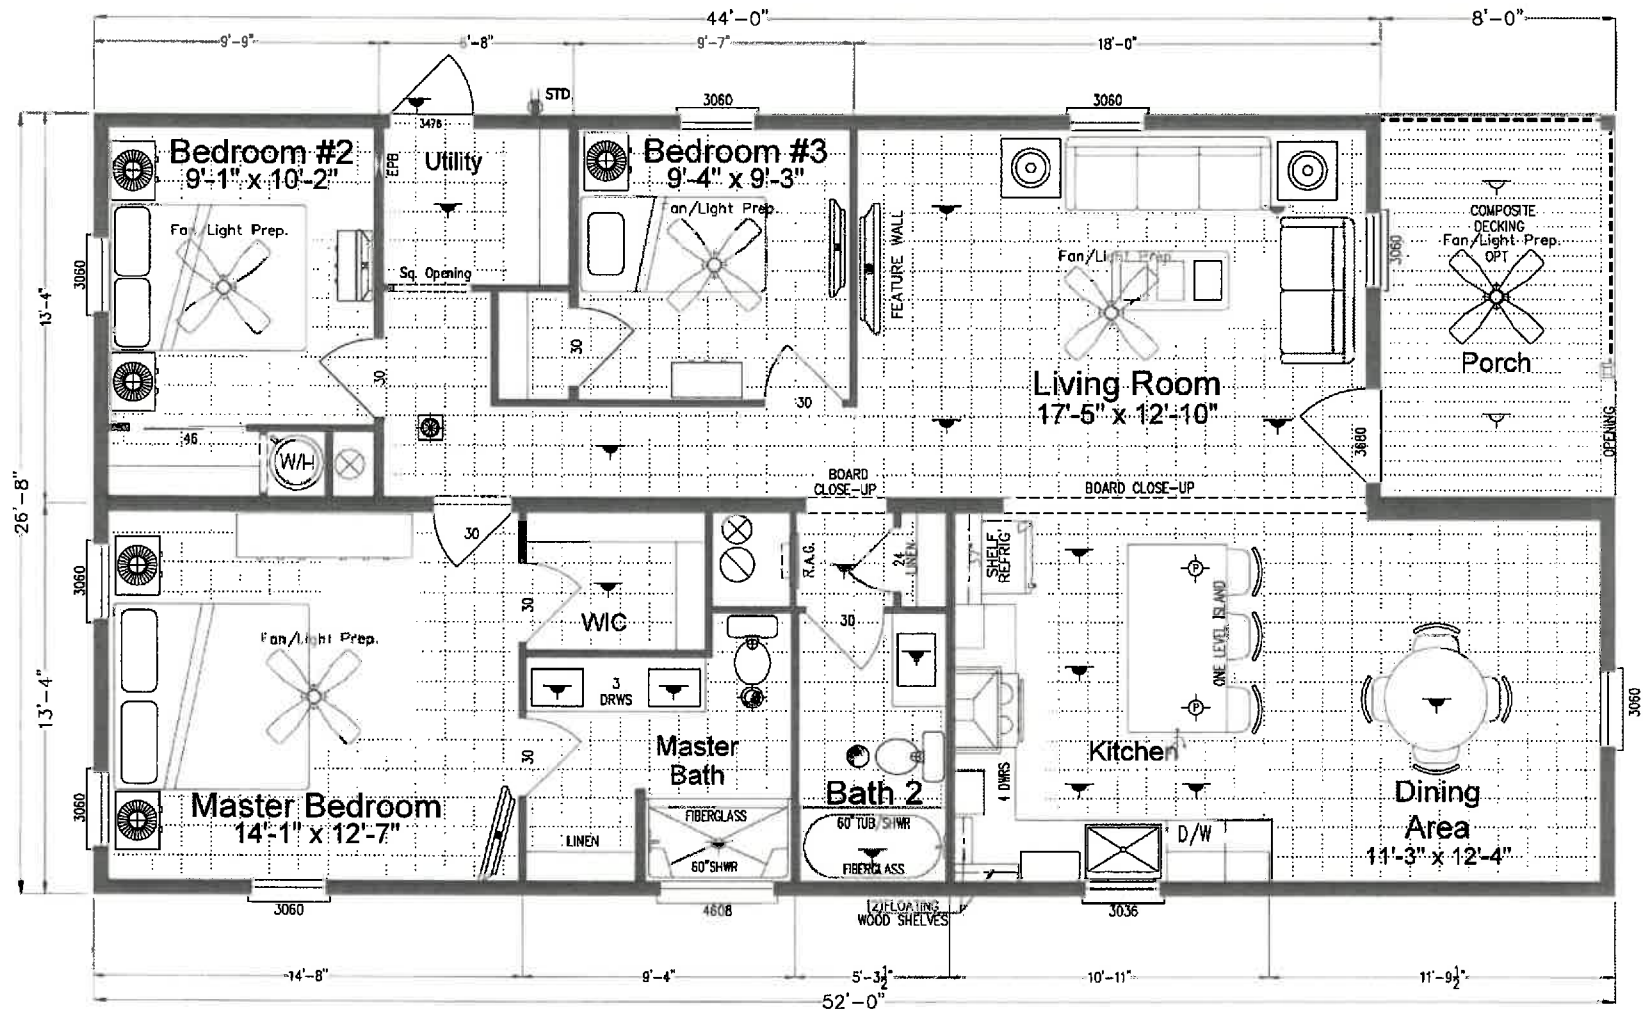

Craft Select

ID # 1180717597-2025-950803

BahiaVistaEstates - CraftSelect 2852

4/16/25-BDH

The Craft Select 2852

Model # 340CS2852??

Approx. 1386 Sq Ft.

28' x 52'

3 Bedrooms/2 Baths

Island Kitchen

Integrated Front Porch

Eat-In Dining Room

Walk-In Closet Master Bedroom

60" Fiberglass Shower M. Bath

REV 4/17/25