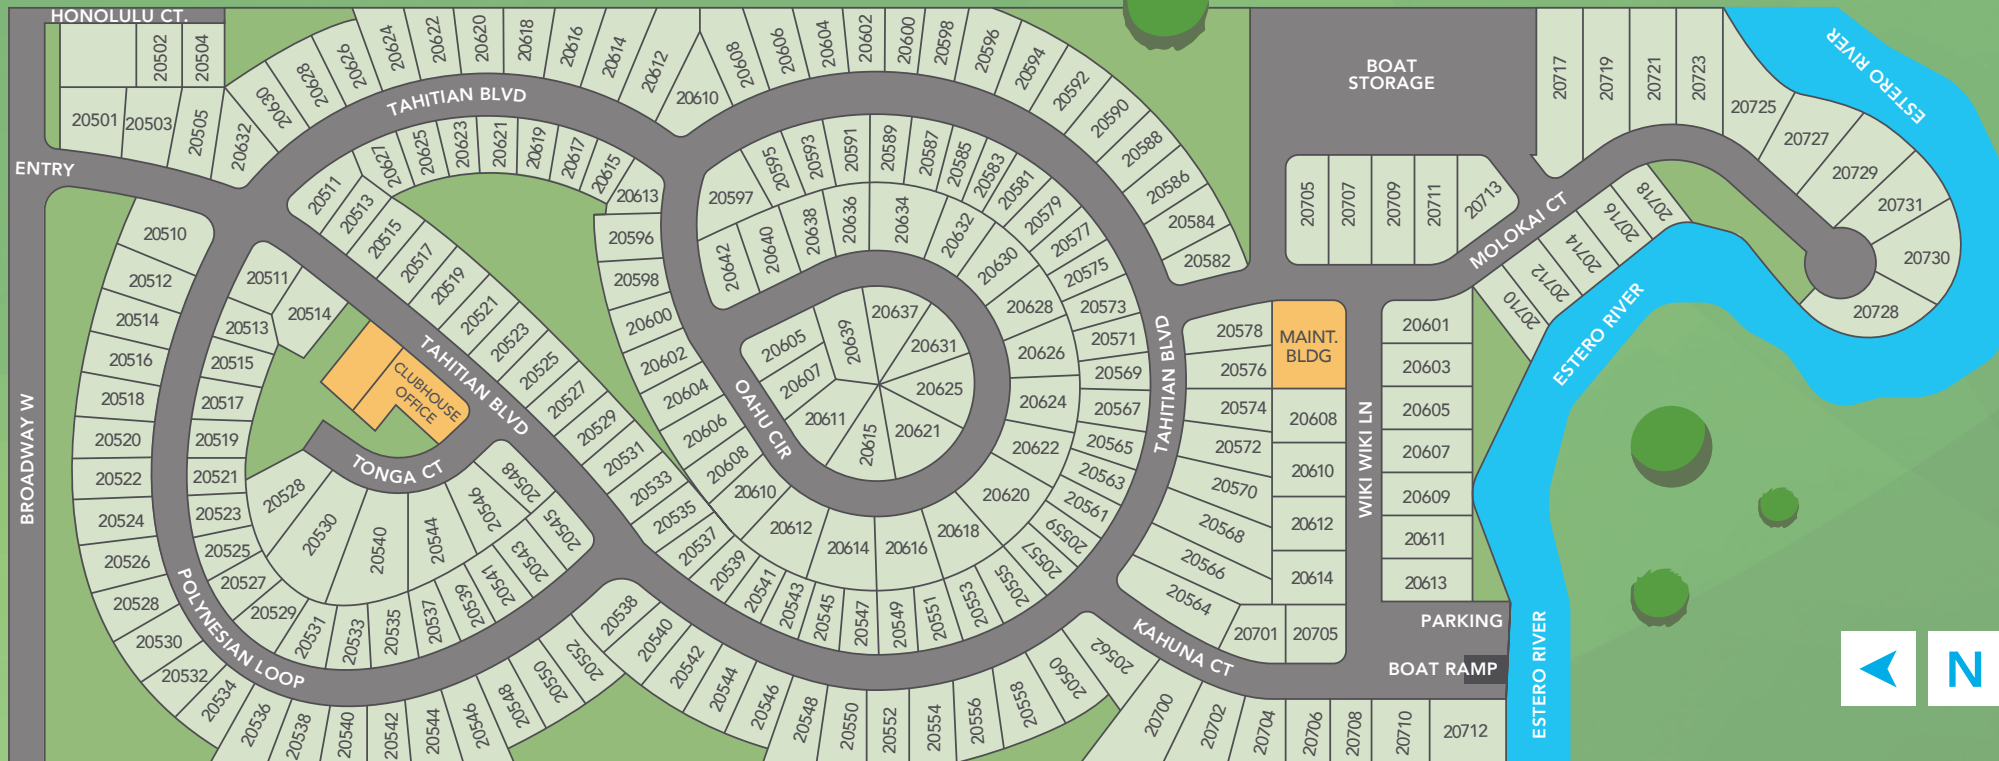

Estero Bay Village

A COVE COMMUNITY

Community Map

CONTACT
239.992.4333
20518 Tahitian Blvd,
Estero 33928
EsteroBayVillage@
CoveCommunities.com